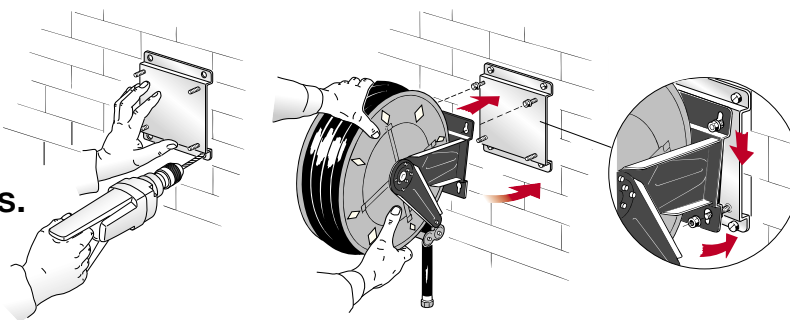

# Fixed and Swivelling brackets

Series  
Swivelling wall bracket for fixed hose reels Series 440

Item  
I440/05

Swivelling wall bracket for fixed hose reels Series 530  
Swivelling wall bracket for fixed hose reels Series 530 AISI 304

I530/05  
I530/06

Swivelling wall bracket for fixed hose reels Series 540  
Swivelling wall bracket for fixed hose reels Series 540 AISI 304

I540/05  
I540/06

The solid and compact bracket is provided with four slotted mounting holes for easy and safe installation. Using the template supplied with the hose reel it's easier to mark plugs holes for hose reel fixing.

On request an additional bracket for a quick installation and disassembly is available. Furthermore this bracket allows installing several hose reels in series.

On request a swivelling bracket to make the reel turning 40° to the right and 40° to the left is available.