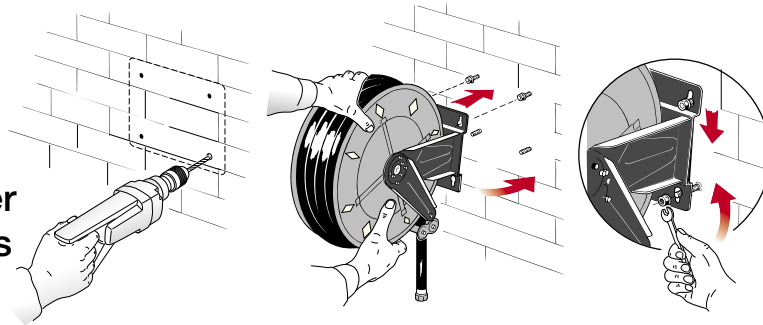

I530/05  
I530/06

Swivelling wall bracket for fixed hose reels Series 540  
Swivelling wall bracket for fixed hose reels Series 540 AISI 304

I540/05  
I540/06

The solid and compact bracket is provided with four slotted mounting holes for easy and safe installation. Using the template supplied with the hose reel it's easier to mark plugs holes for hose reel fixing.

On request an additional bracket for a quick installation and disassembly is available. Furthermore this bracket allows installing several hose reels in series.

On request a swivelling bracket to make the reel turning 40° to the right and 40° to the left is available.