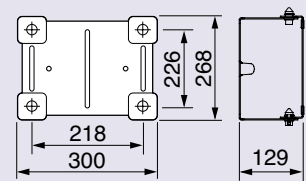

# Fixed and Swivelling brackets

Series  
Swivelling wall bracket for fixed hose reels Series 440

Item  
I440/05

Swivelling wall bracket for fixed hose reels Series 530  
Swivelling wall bracket for fixed hose reels Series 530 AISI 304

I530/05  
I530/06

Swivelling wall bracket for fixed hose reels Series 540  
Swivelling wall bracket for fixed hose reels Series 540 AISI 304

I540/05  
I540/06

The solid and compact bracket is provided with four slotted mounting holes for easy and safe installation. Using the template supplied with the hose reel it's easier to mark plugs holes for hose reel fixing.