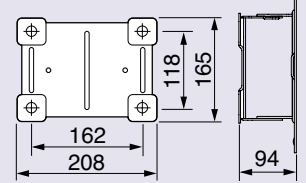

Fixed and Swivelling brackets

Series
Swivelling wall bracket for fixed hose reels Series 440

Item
I440/05

Swivelling wall bracket for fixed hose reels Series 530
Swivelling wall bracket for fixed hose reels Series 530 AISI 304

I530/05
I530/06