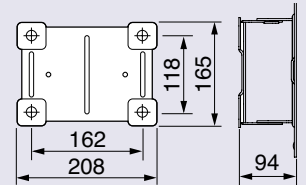

# Fixed and Swivelling brackets

Series  
Swivelling wall bracket for fixed hose reels Series 440

Item  
I440/05

Swivelling wall bracket for fixed hose reels Series 530  
Swivelling wall bracket for fixed hose reels Series 530 AISI 304

I530/05  
I530/06

Swivelling wall bracket for fixed hose reels Series 540  
Swivelling wall bracket for fixed hose reels Series 540 AISI 304

I540/05  
I540/06

The solid and compact bracket is provided with four slotted mounting holes for easy and safe installation. Using the template supplied with the hose reel it's easier to mark plugs holes for hose reel fixing.