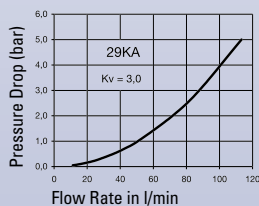

65% of actual size

Chart

Air

Water

Couplings

RECTUS Series 29KA

	Connection A	Hex SW	L mm	D mm	L1 mm	L2 mm	Hex1 SW1	B mm	G mm	Version	Part Number	DS
<p>Female Thread</p>	G 1/2	32	78	40	13					Standard	29KA IW21 SPZ	■
	G 3/4	32	78	40	16					Standard	29KA IW26 SPZ	■