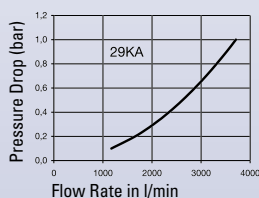

65% of actual size

Chart

Air

Water

Couplings

RECTUS Series 29KA

	Connection A	Hex SW	L mm	D mm	L1 mm	L2 mm	Hex1 SW1	B mm	G mm	Version	Part Number	DS
<p>Female Thread</p>	G 1/2	32	78	40	13					Standard	29KA IW21 SPZ	■
	G 3/4	32	78	40	16					Standard	29KA IW26 SPZ	■