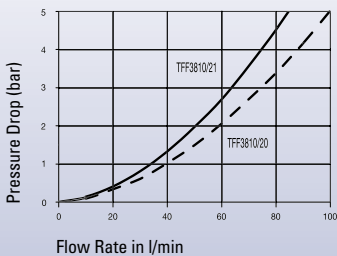

Flow Capacity Viscosity for 32cSt at 40°C as per ISO 7241/2-2000

Pressure (Coupling/Plug)
 TFF3800

Bursting Pressure coupled
 > 2000 bar

Working Pressure uncoupled
 500 bar

Couplings

TEMA Series TFF3800

	Dimension	Connection A	SW mm	L mm	D mm	D1 mm	Working press. in bar	Version	Seal	Part Number	DS
<p>Female Thread</p>	3/8"	G 3/8	36	76,5	40		500	Standard	NBR/PUR	TFF3810	■